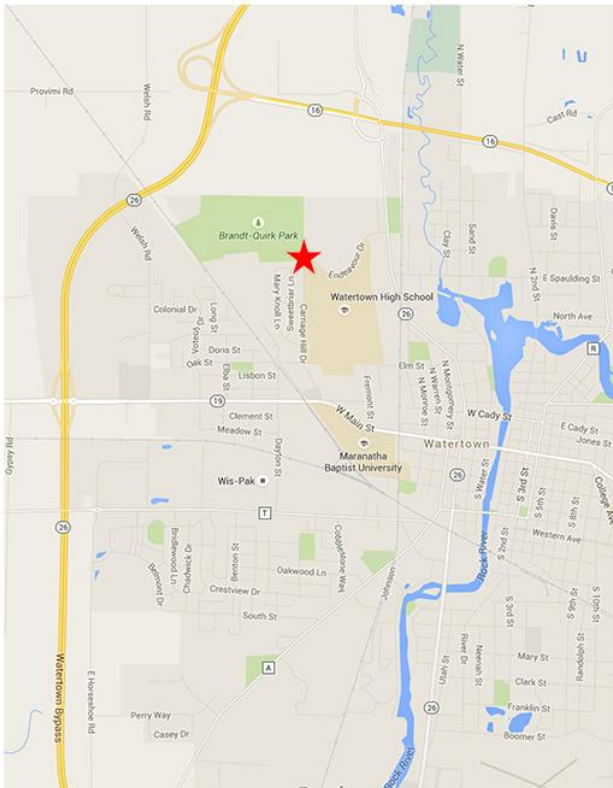

The Rock River Disc Club promotes disc golf in the area of Watertown, WI and other surrounding communities. Sponsors are always needed and welcome. If interested, please visit the RRDC Facebook page for more information.

RRDC Leagues

Sunday 12pm noon, random draw doubles

Wednesday night leagues at 5:30pm, singles

$5 to play, $3 pay out, $2 to club, $1 extra for ace pool

Check		
	±	
Total	63	
21	3	3
20	3	3
19	3	3
18	3	3
17	3	3
16	3	3
15	3	3
14	3	3
13	3	3
12	3	3
378	298	358
378	321	246
	201	225
	198	228
	351	429
	331	442
	243	350
	300	426
	225	225
	5725	6852

Name	1	2	3	4	5	6	7	8	9	10	11
Par	3	3	3	3	3	3	3	3	3	3	3
Am Tee Distance (ft.)	297	225	372	294	273	312	303	234	324	285	242
Pro Tee Distance (ft.)	297	225	372	294	273	312	303	234	324	285	242
	297	225	372	294	273	312	303	234	324	285	242
	297	225	372	294	273	312	303	234	324	285	242
	297	225	372	294	273	312	303	234	324	285	242
	297	225	372	294	273	312	303	234	324	285	242
	297	225	372	294	273	312	303	234	324	285	242
	297	225	372	294	273	312	303	234	324	285	242
	297	225	372	294	273	312	303	234	324	285	242

Brandt/Quirk Park
ROCK RIVER DISC GOLF COURSE
Watertown, Wisconsin

WELCOME AND THANKS FOR VISITING!

The Rock River Disc club hopes you have a great time and we wish you many birdies during your round! We only ask that you help keep the course trash free, respect nature, the equipment, and fellow park users.

REMEMBER, THE NUMBER ONE RULE OF DISC GOLF...HAVE FUN!!

Check out our sponsors!