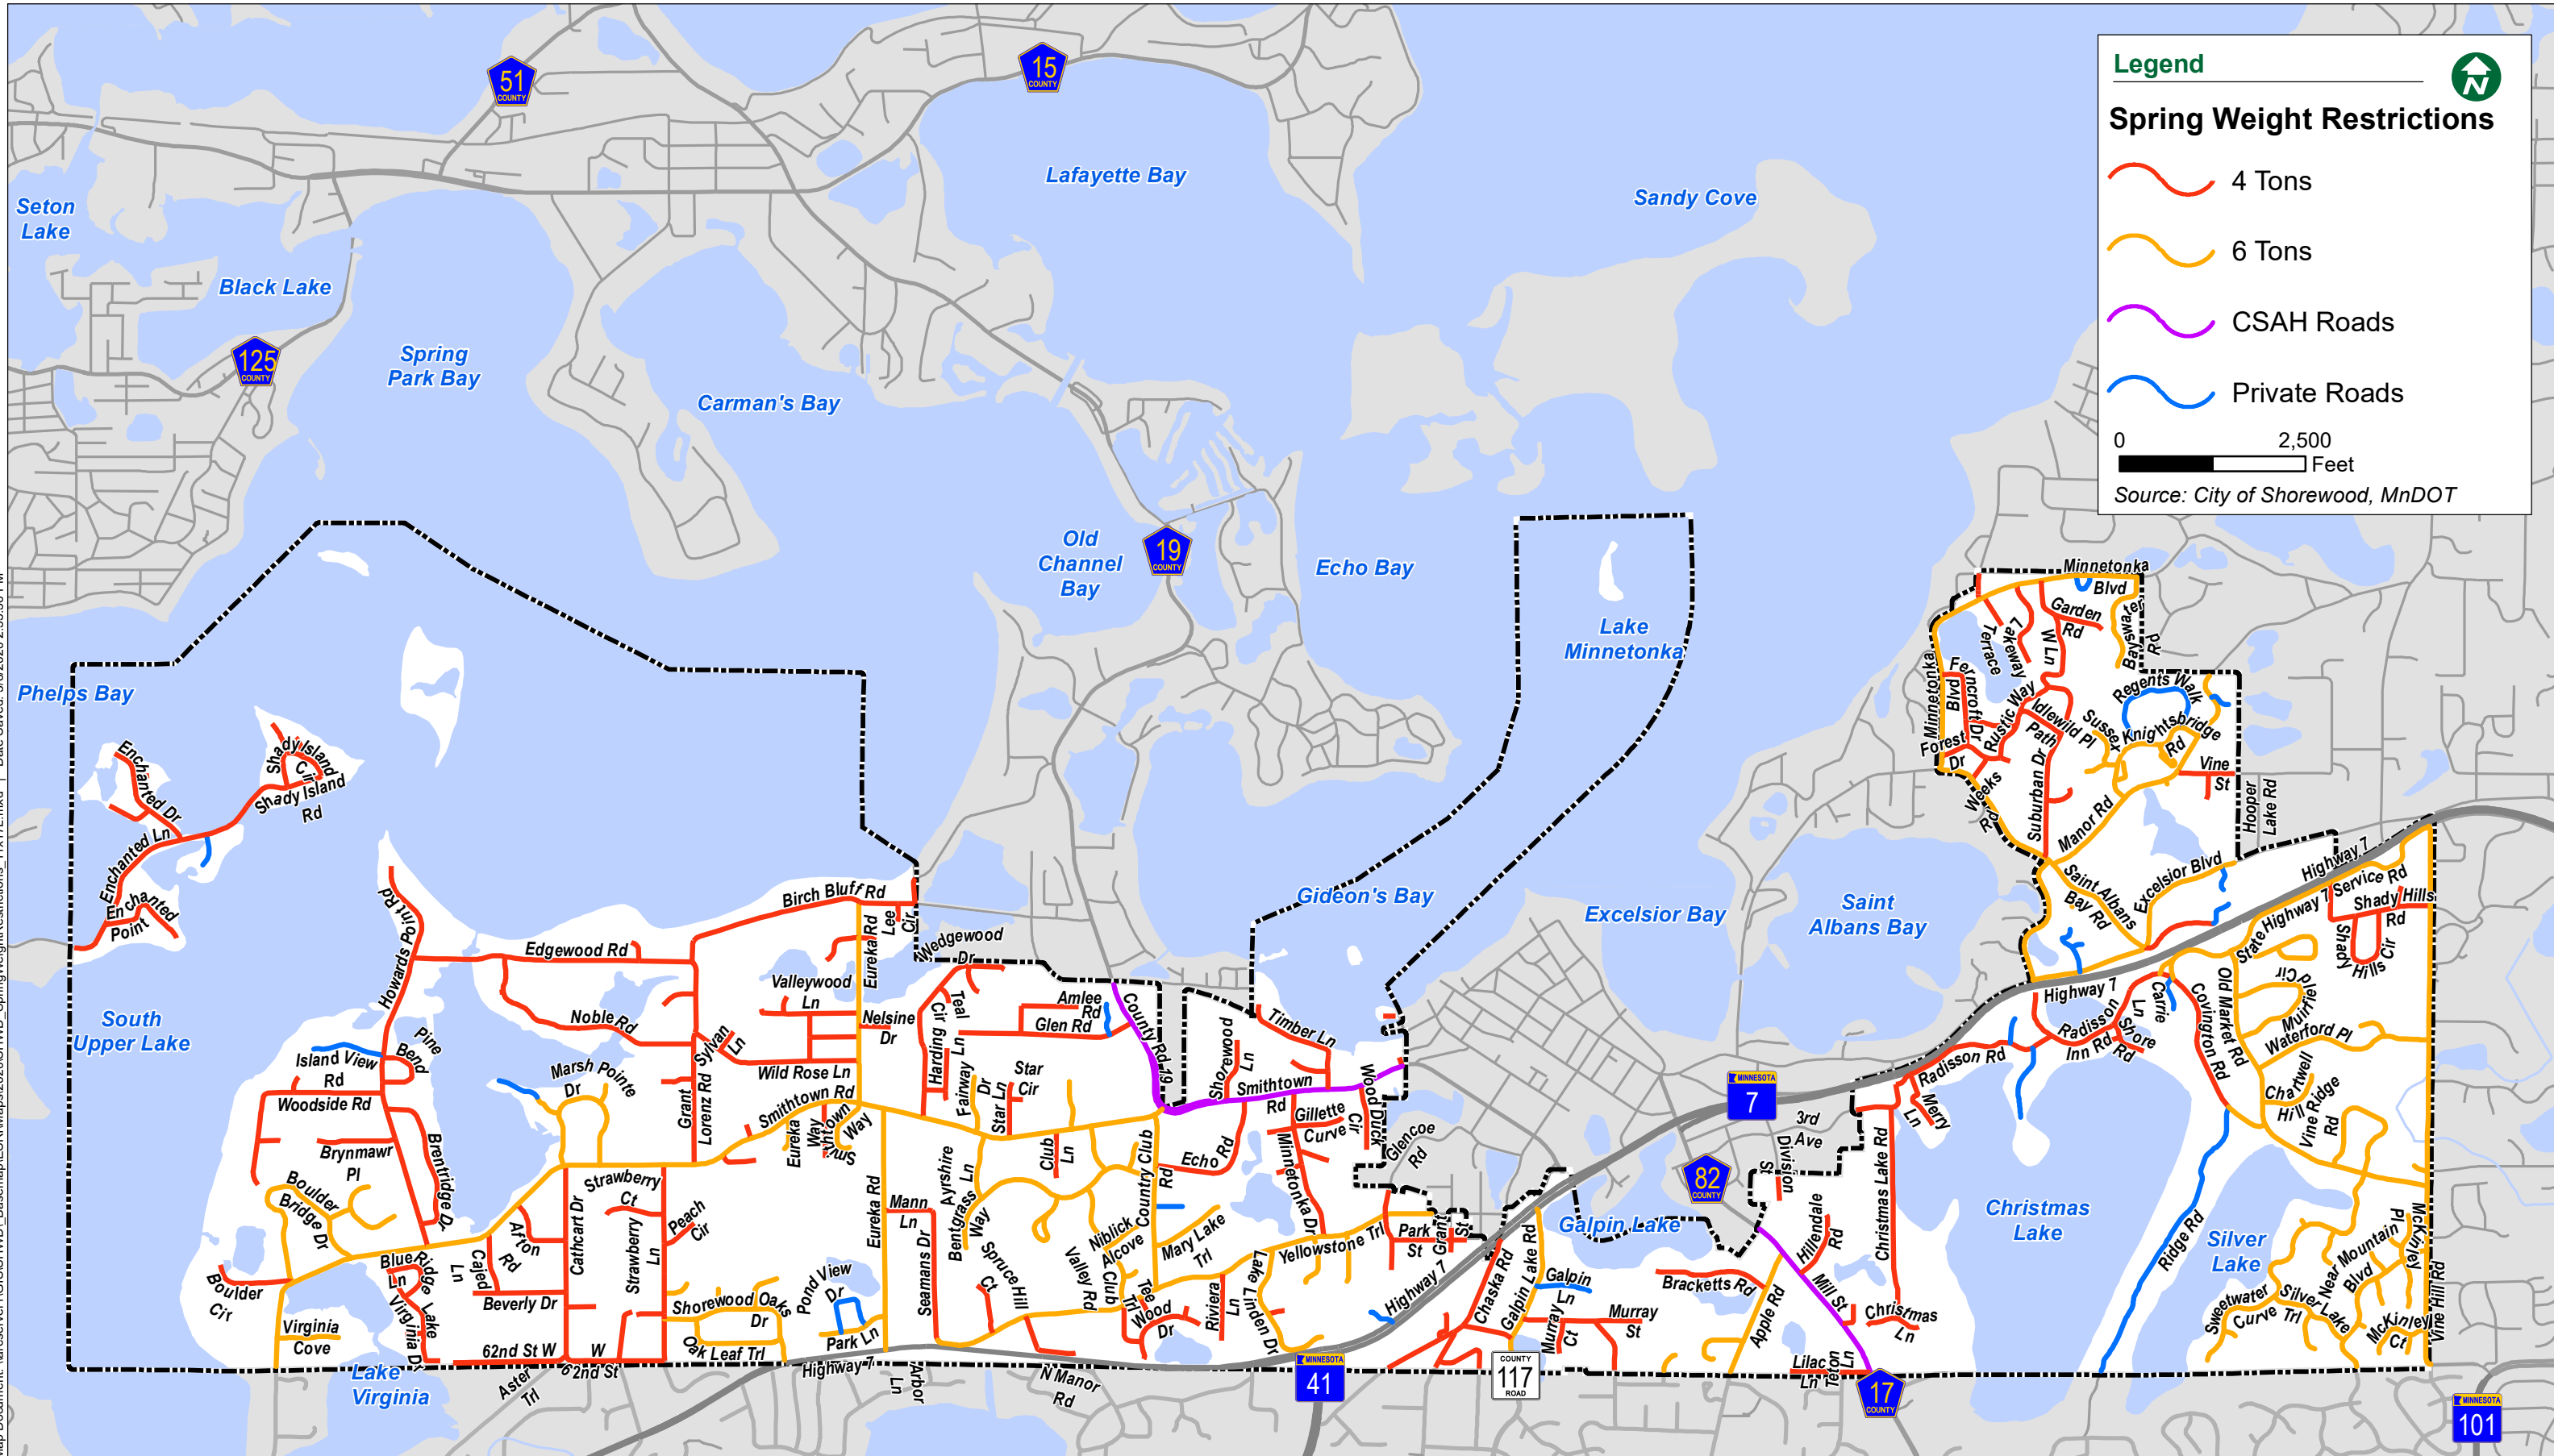

# Spring Weight Restrictions

City of Shorewood

March 2020

Real People. Real Solutions.

**Legend** 

**Spring Weight Restrictions**

-  4 Tons
-  6 Tons
-  CSAH Roads
-  Private Roads

0 2,500  
Feet

Source: City of Shorewood, MnDOT

Map Document: \arcserver\GIS\SHWD\_Basemap\ESRI\Mapa2020\SHWD\_SpringWeightRestrictions\_11x17L.mxd | Date Saved: 3/6/2020 2:55:36 PM