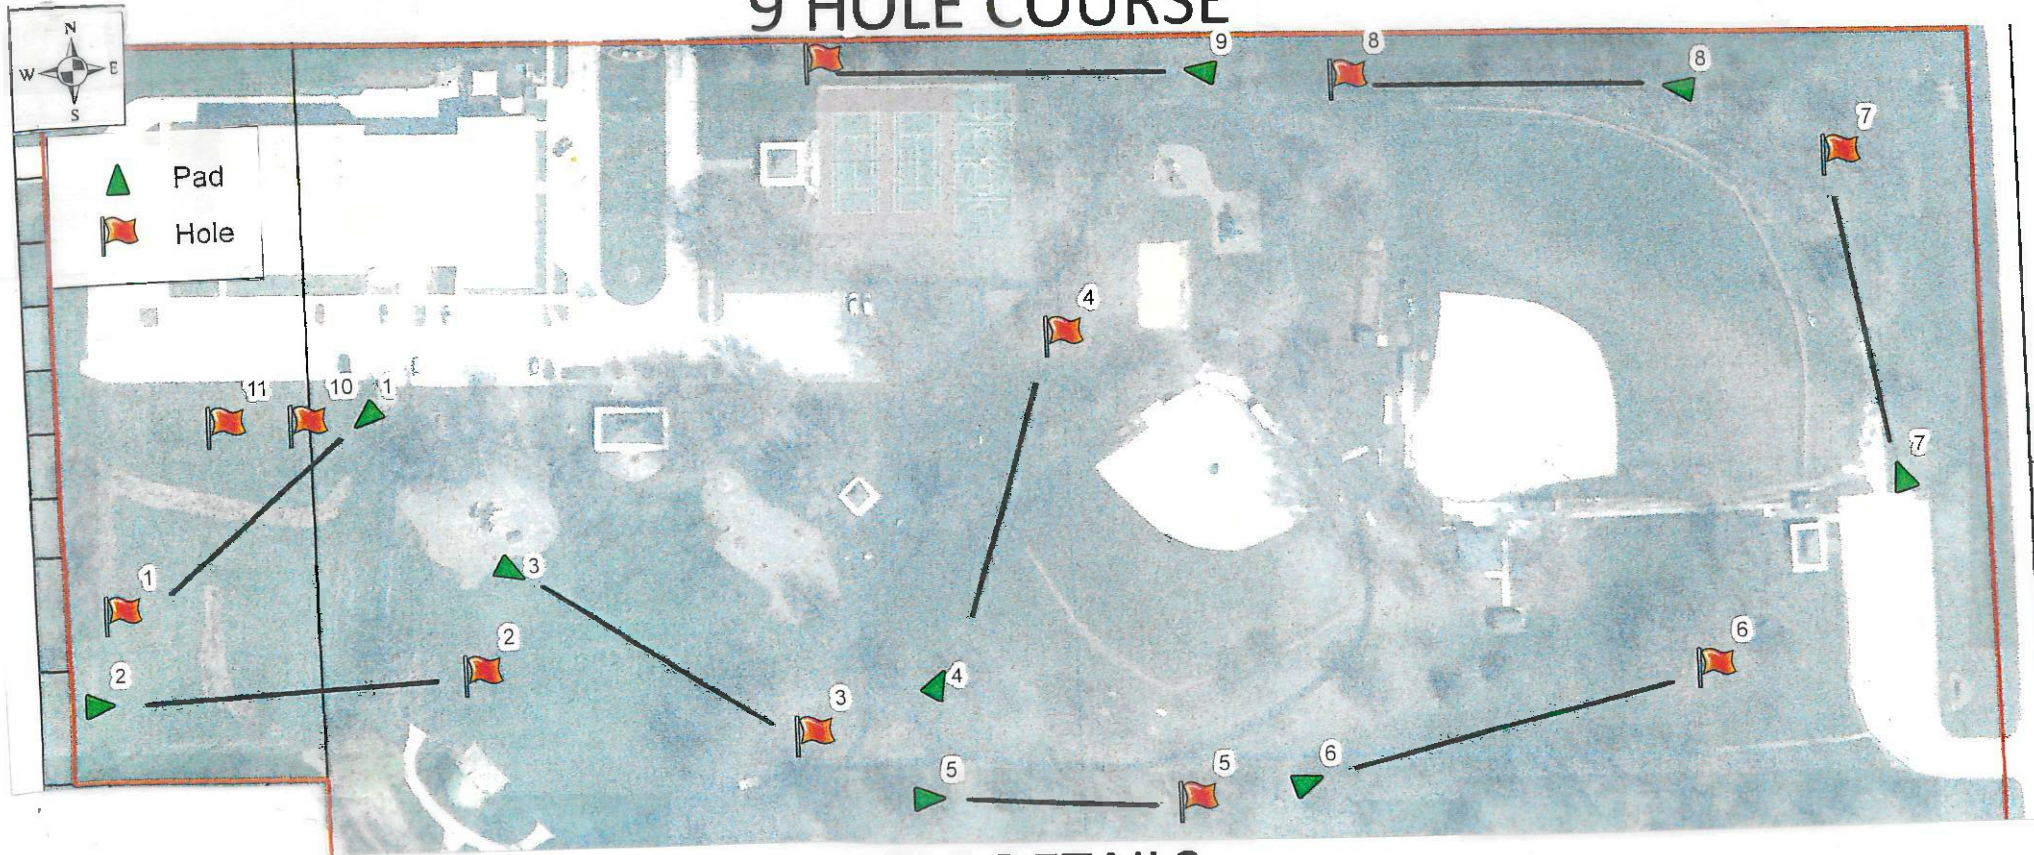

WELLMAN NORTH PARK DISC GOLF COURSE

9 HOLE COURSE

HOLE DETAILS:

Two Practice holes off Tee #1

HOLE #1: 249 Ft

HOLE #2: 309 Ft

HOLE #3: 279 Ft

HOLE #4: 279 Ft

HOLE #5: 228 Ft

HOLE #6: 372 Ft

HOLE #7: 300 Ft

HOLE #8: 309 Ft

HOLE #9: 333 Ft