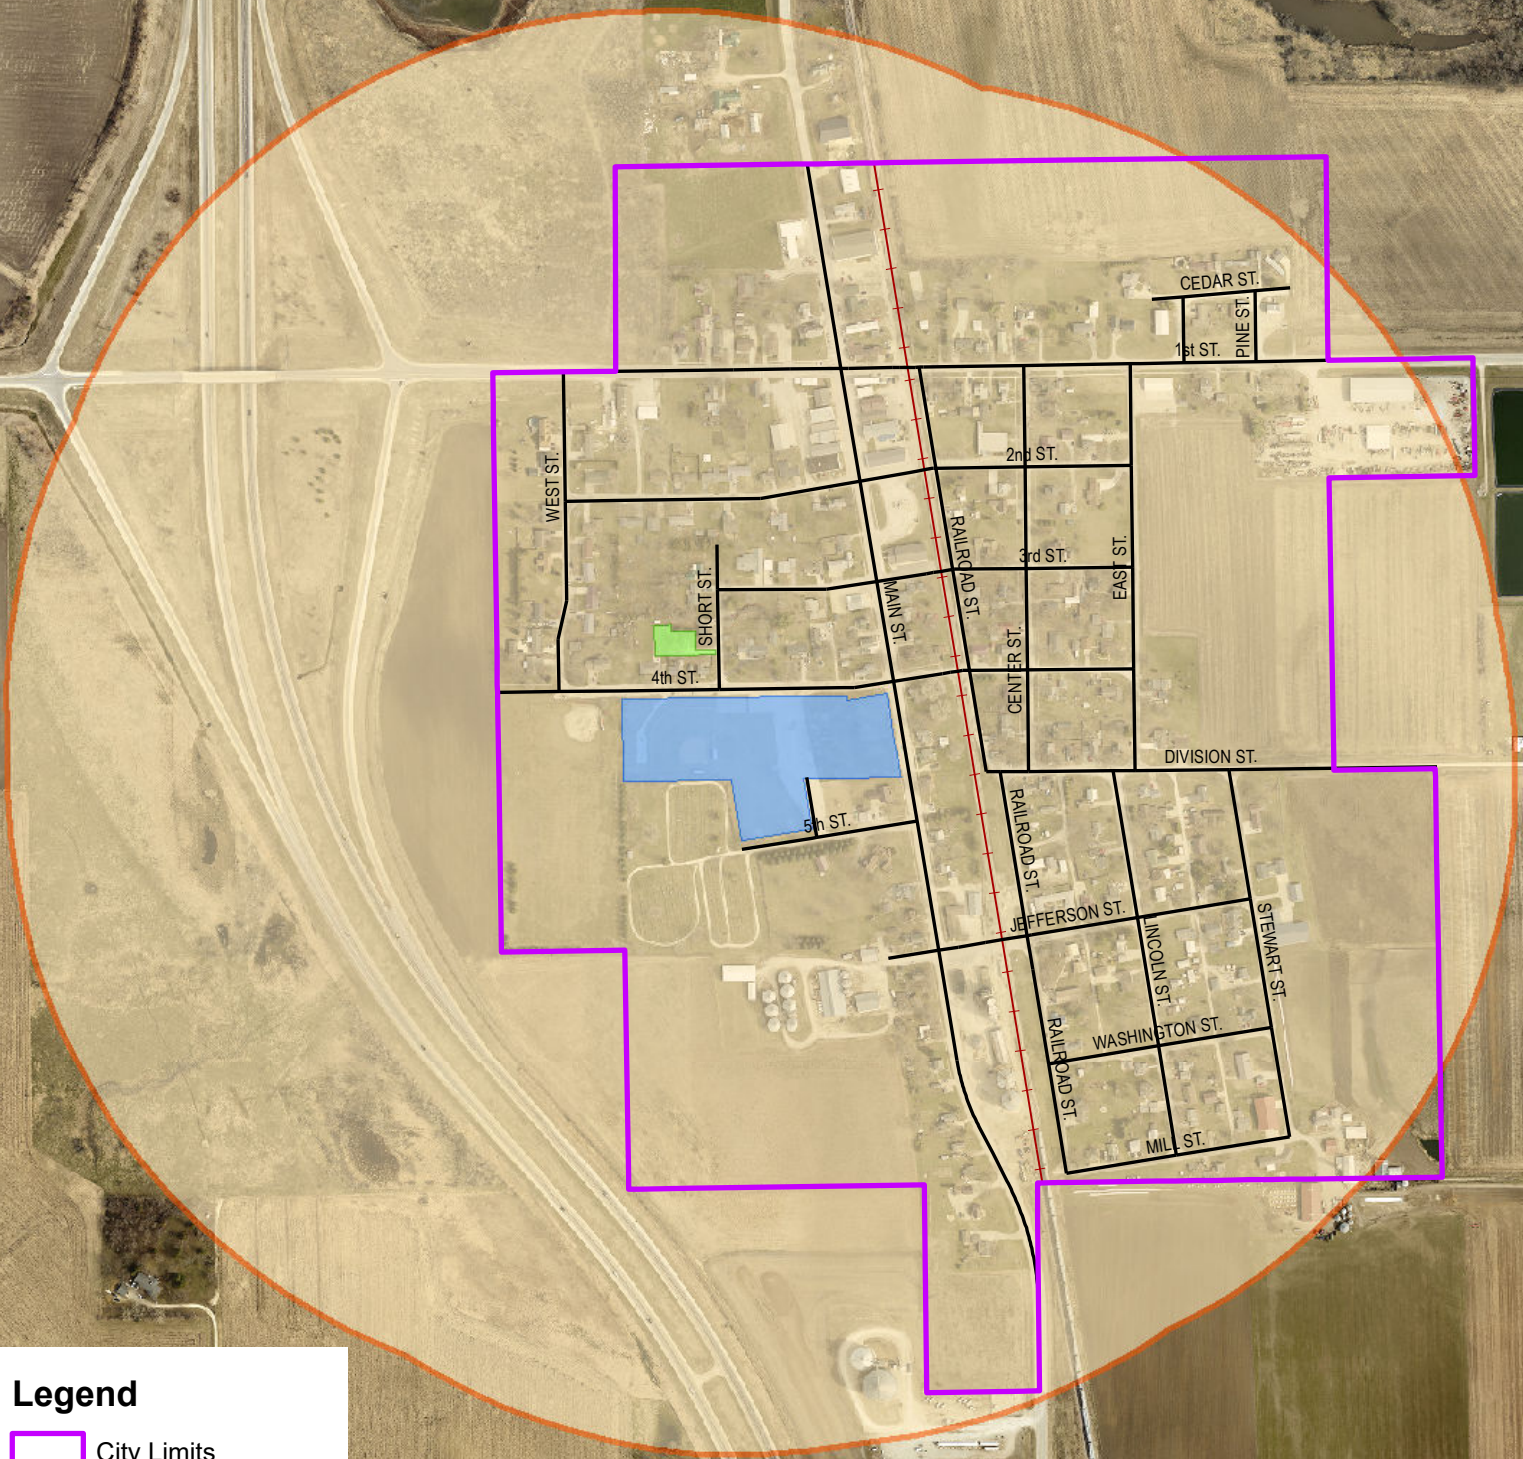

City of Plainfield Schools & Daycare Centers

Legend

-  City Limits
-  RR Centerline
-  Daycare Center
-  School
-  2000 Feet Distance